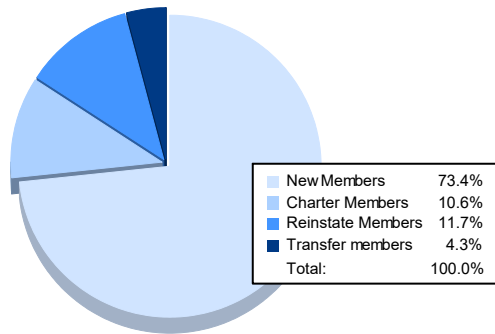

Year	New Clubs	Dropped Clubs	Gain/ Loss Clubs	New Members	Charter Members	Reinstate Members	Transfer Members	Total Member Added	Total Members Dropped	Gain/ Loss Members
2016-2017	0	0	0	163	0	5	4	172	149	23
2017-2018	0	1	-1	133	0	5	8	146	211	-65
2018-2019	0	0	0	134	0	8	2	144	134	10
2019-2020	0	0	0	59	0	4	5	68	141	-73
2020-2021	1	0	1	69	10	11	4	94	202	-108
Average	0	0	0	112	2	7	5	125	167	-43

Membership Composition June 2021 Cumulative

Gender Composition June 2021 Cumulative