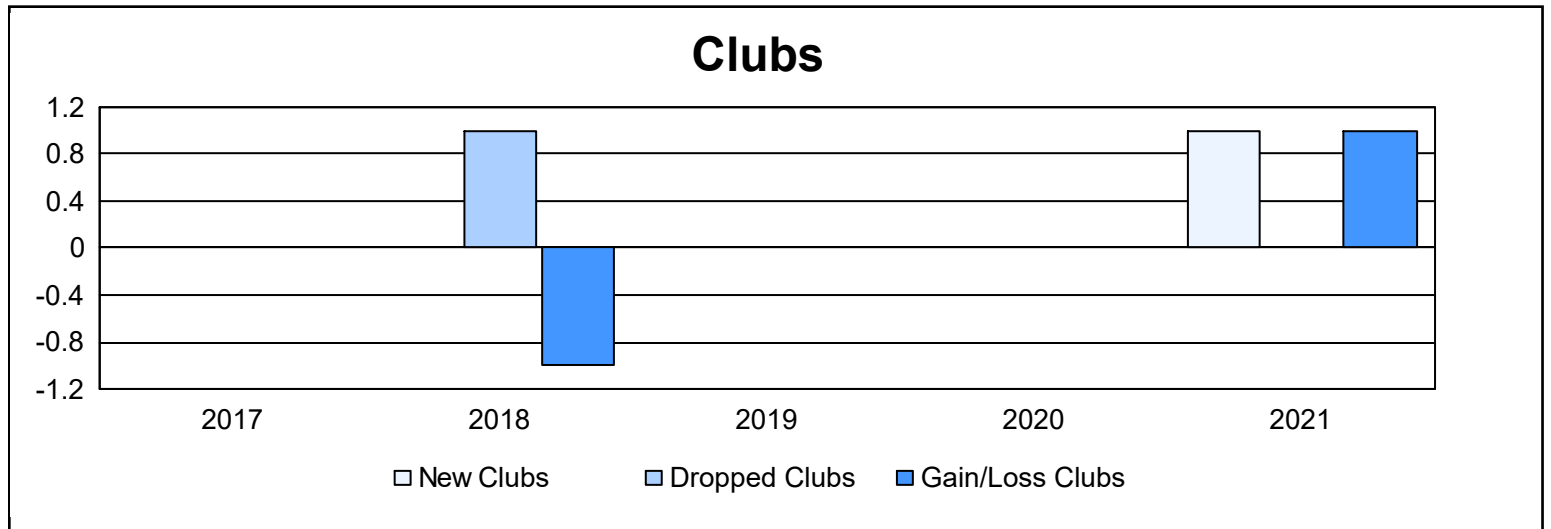

Year	New Clubs	Dropped Clubs	Gain/ Loss Clubs	New Members	Charter Members	Reinstate Members	Transfer Members	Total Member Added	Total Members Dropped	Gain/ Loss Members
2016-2017	0	0	0	163	0	5	4	172	149	23
2017-2018	0	1	-1	133	0	5	8	146	211	-65
2018-2019	0	0	0	134	0	8	2	144	134	10
2019-2020	0	0	0	59	0	4	5	68	141	-73
2020-2021	1	0	1	69	10	11	4	94	202	-108
Average	0	0	0	112	2	7	5	125	167	-43

Membership Composition June 2021 Cumulative

Gender Composition June 2021 Cumulative