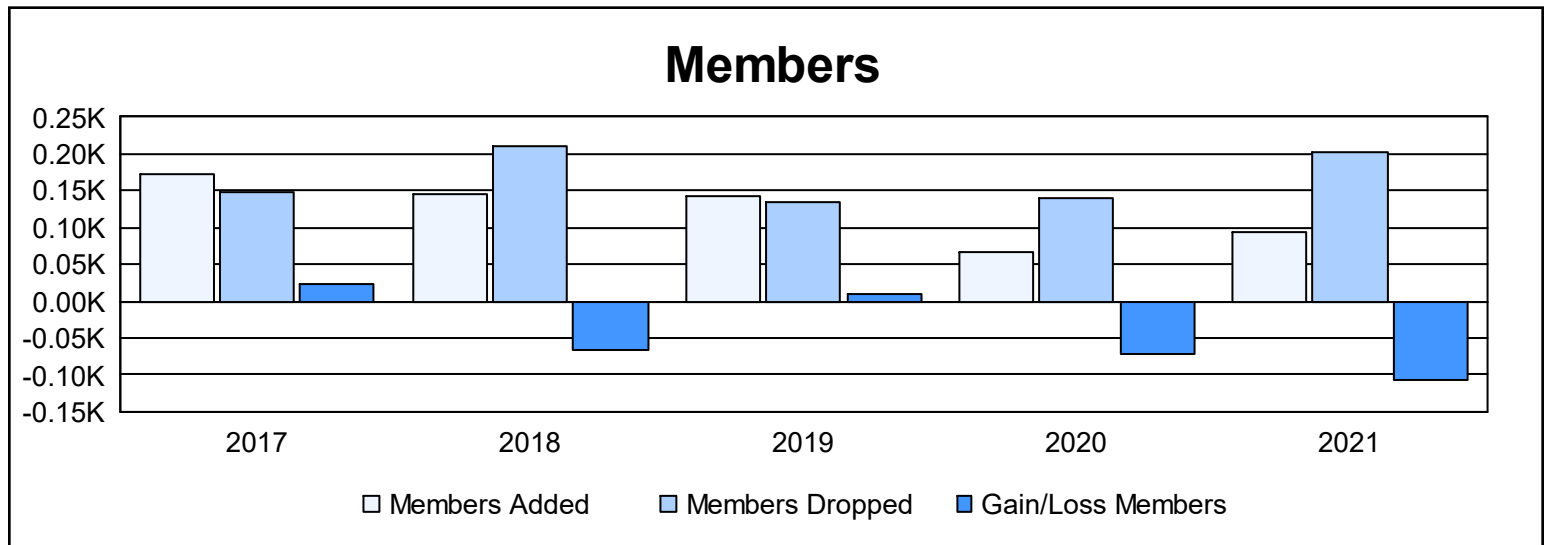

Year	New Clubs	Dropped Clubs	Gain/ Loss Clubs	New Members	Charter Members	Reinstate Members	Transfer Members	Total Member Added	Total Members Dropped	Gain/ Loss Members
2016-2017	0	0	0	163	0	5	4	172	149	23
2017-2018	0	1	-1	133	0	5	8	146	211	-65
2018-2019	0	0	0	134	0	8	2	144	134	10
2019-2020	0	0	0	59	0	4	5	68	141	-73
2020-2021	1	0	1	69	10	11	4	94	202	-108
Average	0	0	0	112	2	7	5	125	167	-43

Membership Composition June 2021 Cumulative

Gender Composition June 2021 Cumulative